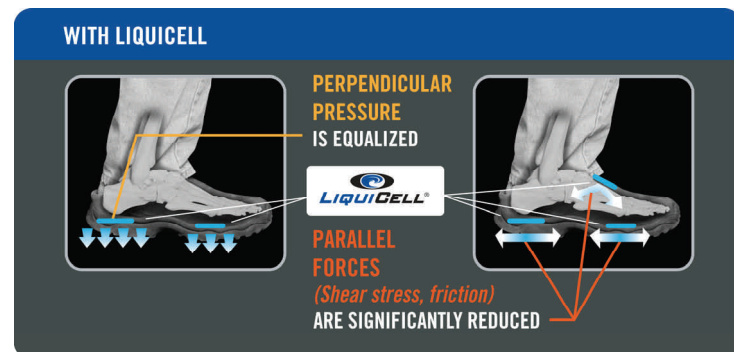

Leather upper with padded instep.
Slip-resistant Nitrile rubber sole
Non allergenic leather insole & Antibacterial midsole
Anatomically correct foot cushion
Flexible, shock absorbing heel
Anti static

Wave

Leather upper and lining with padded instep
Light, two-component sole
Anti-bacterial insert, 100% breathable
Ergonomic footbed
Flexible sole with rounded edges
With LiquiCell technology in heel

The ever popular open
backed clog for Theatre staff
now available in new colours